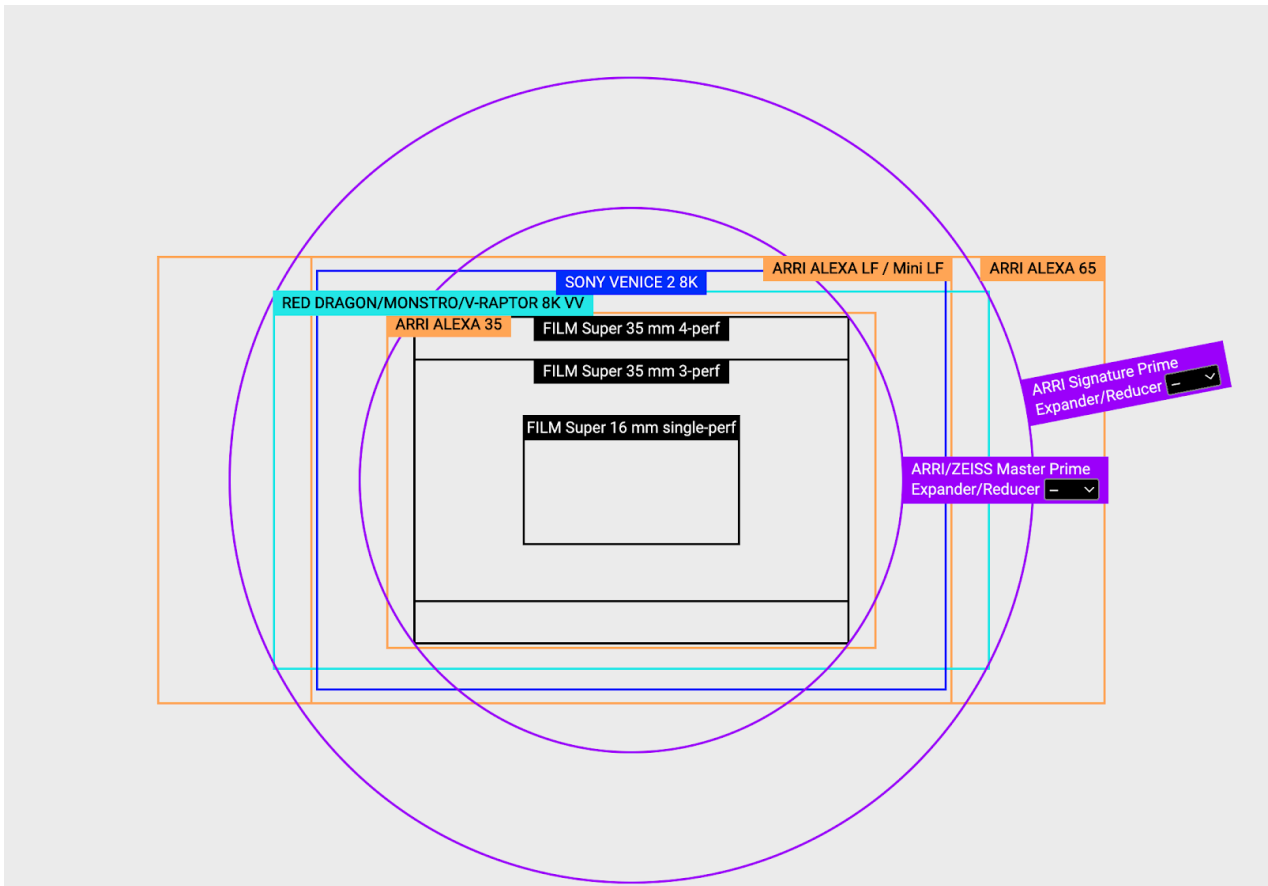

ALL LENSES

	Selected Models	Dimensions (mm)	Aspect Ratio	Diagonal (mm)
FILM	✓ Super 16 mm single-perf	12.42 x 7.44	1.67:1	14.48
FILM	✓ Super 35 mm 3-perf	24.90 x 13.90	1.79:1	28.52
FILM	✓ Super 35 mm 4-perf	24.90 x 18.70	1.33:1	31.14
ARRI	✓ ALEXA 35	27.99 x 19.22	1.46:1	33.95
ARRI	✓ ALEXA LF / Mini LF	36.70 x 25.54	1.44:1	44.71
ARRI	✓ ALEXA 65	54.12 x 25.58	2.12:1	59.86
RED	✓ DRAGON/MONSTRO/V-RAPTOR 8K VV	40.96 x 21.60	1.90:1	46.31
SONY	✓ VENICE 2 8K	36.00 x 24.00	1.50:1	43.27